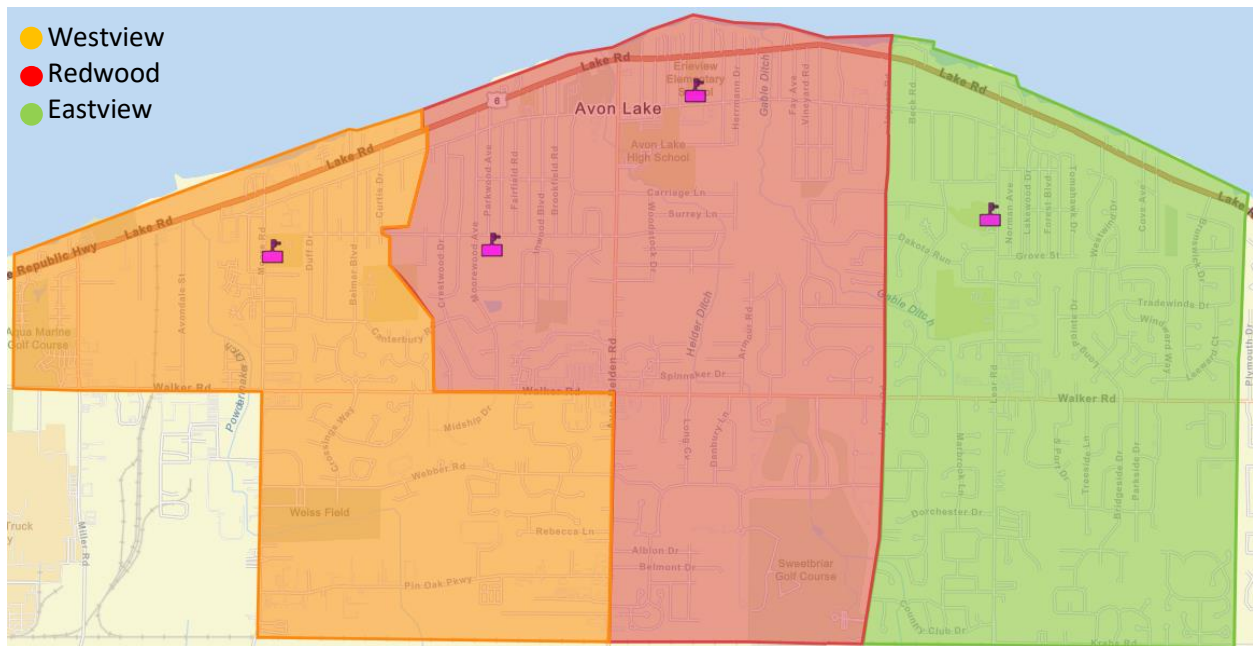

## ELEMENTARY REDISTRICTING MAP

### Westview

33110 Canterbury Rd and all houses West  
33201 Redwood Blvd and all houses West  
33128 Electric Blvd and all houses West  
33129 Lake Rd and all houses West  
Avon Belden Rd, South of Walker Rd- ONLY West side of the road: even house numbers  
Walker Rd, West of Avon Belden Rd- ONLY South side of the road: odd house numbers  
33126 Walker Rd and all houses West  
All of Waterside, Westcreek, Clearbrook and Centennial

### Redwood

33088 Canterbury Rd and all houses East  
33200 Redwood Blvd and all houses East  
33188 Electric Blvd and all houses East to Jaycox Rd  
33120 Lake Rd and all houses East to Jaycox Rd  
Avon Belden Rd, North of Walker Rd- ALL  
Avon Belden Rd, South of Walker Rd- ONLY East side of the road: odd house numbers  
Walker Rd from Moorewood Ave West to Cedarwood Rd- North side of the road  
Walker Rd- ALL houses East of Avon Belden Rd to Jaycox Rd  
West side of Jaycox Rd and West of Jaycox Rd to the current Redwood boundary

### Eastview

East side of Jaycox Rd and East of Jaycox Rd to the Bay Village border  
Coveland Dr North of Lake Rd